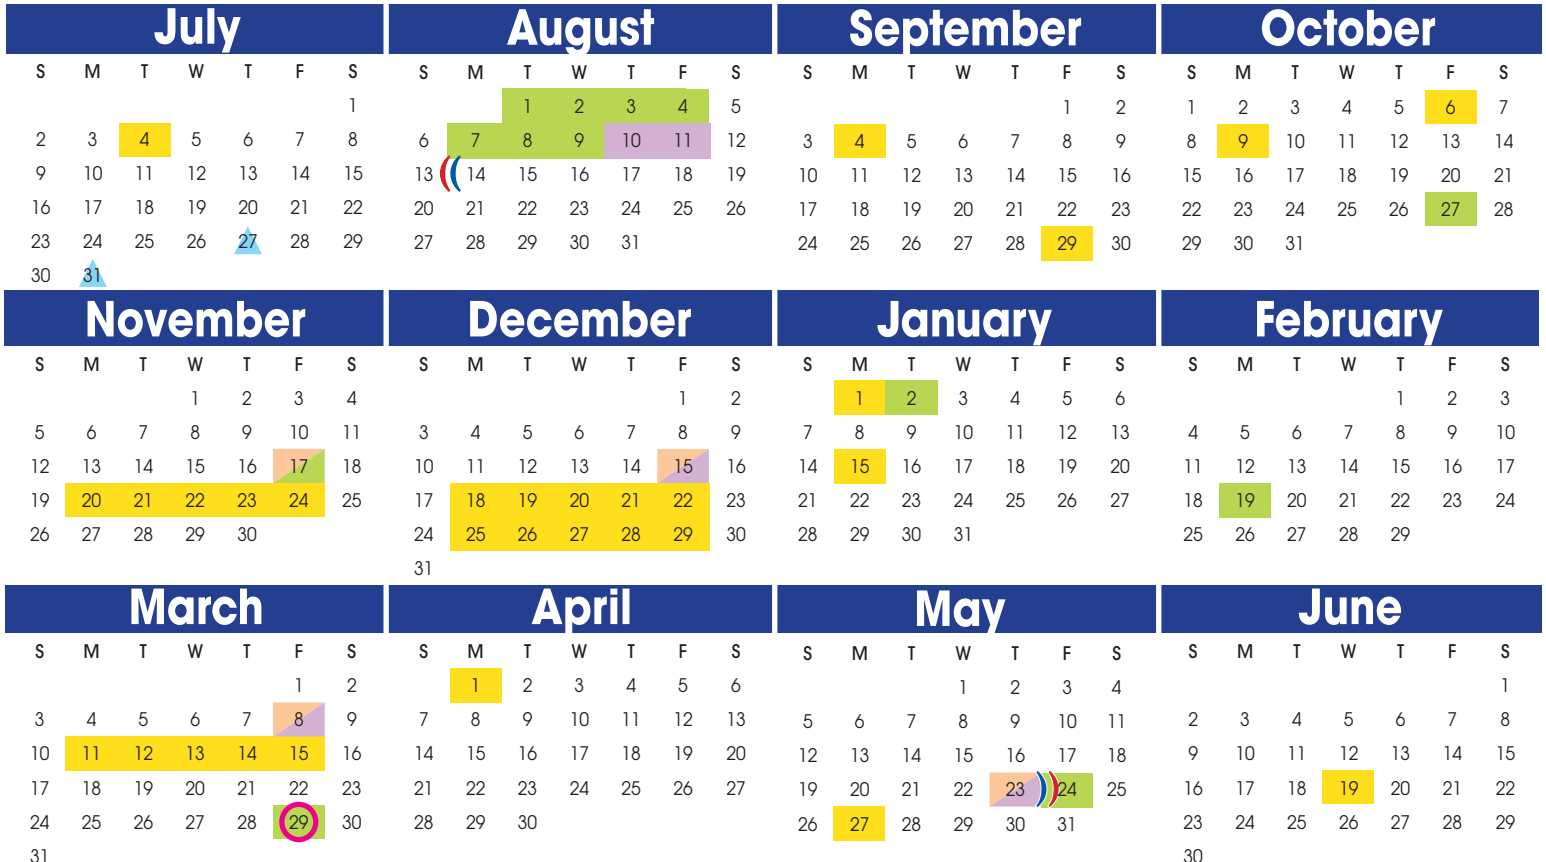

2023 - 2024 Instructional Calendar

3911 Avenue I, Rosenberg, Texas 77471 • 832.223.0000 • www.LCISD.org

Pre-Start Staff Development

July 27, July 31	New Teacher Staff Development
Aug. 1	Opt Out Day
Aug. 2-Aug.9	Pre-Start Staff Development
Aug. 10, Aug. 11	Pre-Start Teacher Workdays

Student & Staff Holidays

July 4	Independence Day
Sept. 4	Labor Day
Sept. 29	Fort Bend County Fair Day
Oct. 6 - Oct. 9	Fall Break
Nov. 20 - 24	Thanksgiving Break
Dec. 18 - Jan. 1	Winter Break
Jan. 15	MLK Day
Mar. 11 - 15	Spring Break
Apr. 1	Spring Holiday
May 27	Memorial Day
June 19	Juneteenth

Staff Development & Student Holidays

Oct. 27, Jan. 2, Feb. 19, Mar. 29 (DMA), May 24

Early Dismissal / Teacher Work Day or Staff Development

Nov. 17, Dec. 15, Mar. 8, May 23

Information and Notes

Instructional Days	169 Full + 4 Half = 173
Total Minutes	77,055

Grading Periods

Elementary (K-5) Grading Periods

Elementary	Dates	Inst Days
1 9 W	Aug. 14 - Oct. 13	41
2 9 W	Oct. 16 - Dec. 15	39
3 9 W	Jan. 3 - Mar. 8	46
4 9 W	Mar. 18 - May 23	47

Total Instruction Days 173

Secondary (6-12) Grading Periods

Secondary	Dates	Inst Days
1 6 W	Aug. 14 - Sep. 22	29
2 6 W	Sep. 25 - Nov. 3	26
3 6 W	Nov. 6 - Dec. 15	25
4 6 W	Jan. 3 - Feb. 16	32
5 6 W	Feb. 20 - Apr. 12	32
6 6 W	Apr. 15 - May 23	29

Total Instruction Days 173

*Board approved on March 21, 2023

Legend

- Student and Staff Holiday
- Staff Development and Student Holiday
- Workday/Student Holiday
- New Teacher Staff Development Day
- Teacher DMA Day and Student Holiday
- Six/Nine Weeks Begins/Ends
- Early Release Day - All Students